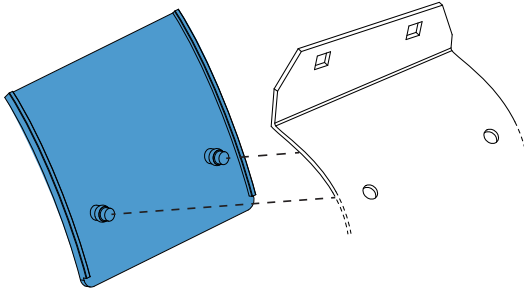

5.

Cruz Airo Fuse

Opel Zafira Tourer (12→)

Cruz Airo Fuse 106

Cruz Airo Fuse 98

Opel Astra ST (11→16)

Cruz Airo Fuse 98

Cruz Airo Fuse 90