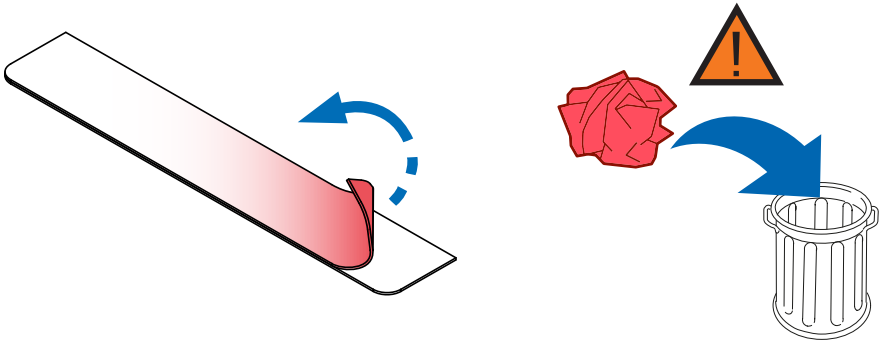

2. 

3. 

Cruz Airo Fuse

4,5,6,7,8,9,15

Cruz Airo FIX / Cruz Optplus S-FIX

4,10,11,12,13,14,15

	x	y
Opel Zafira Tourer (12→)	440mm / 17¼"	700mm / 27½"
Opel Astra ST (11→16)	540mm / 21¼"	700mm / 27½"

4. 