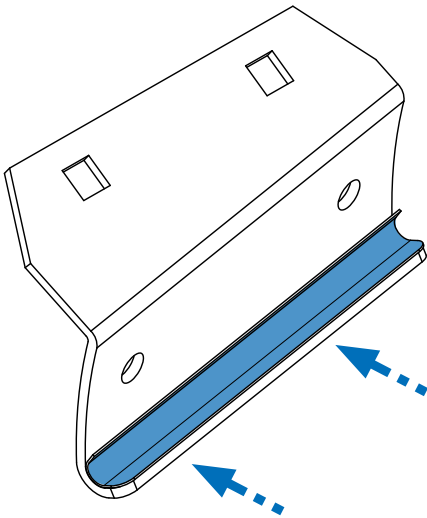

2. 

3. 

Cruz Airo Fuse

4,5,6,7,8,9,15

Cruz Airo FIX / Cruz Optplus S-FIX

4,10,11,12,13,14,15

	x	y
Opel Zafira Tourer (12→)	440mm / 17¼"	700mm / 27½"
Opel Astra ST (11→16)	540mm / 21¼"	700mm / 27½"

4. 