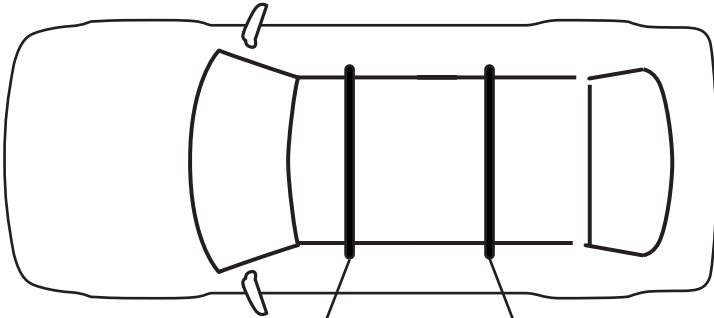

5.

Cruz Airo Fuse

Opel Zafira Tourer (12→)

Cruz Airo Fuse 106

Cruz Airo Fuse 98

Opel Astra ST (11→16)

Cruz Airo Fuse 98

Cruz Airo Fuse 90