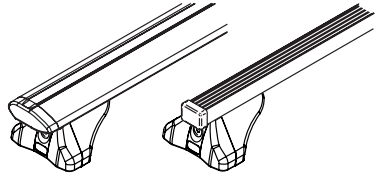

2. 

3. 

Cruz Airo Fuse

4,5,6,7,8,9,15

Cruz Airo FIX / Cruz Optplus S-FIX

4,10,11,12,13,14,15

	x	y
Opel Zafira Tourer (12→)	440mm / 17¼"	700mm / 27½"
Opel Astra ST (11→16)	540mm / 21¼"	700mm / 27½"

4. 