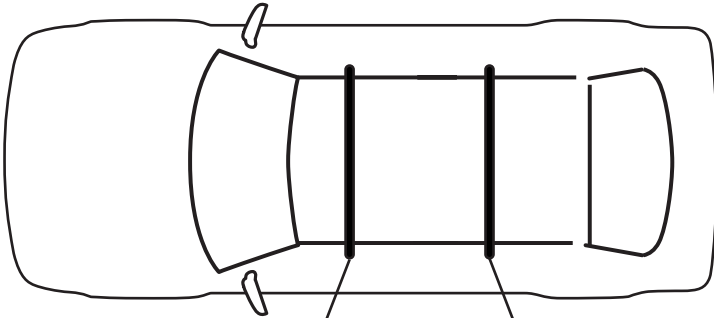

5.

Cruz Airo Fuse

X1 (15→)

Cruz Airo Fuse 98

Cruz Airo Fuse 98

Serie 2 Active Tourer (14→) / Grand Tourer (15→)

Cruz Airo Fuse 98

Cruz Airo Fuse 90