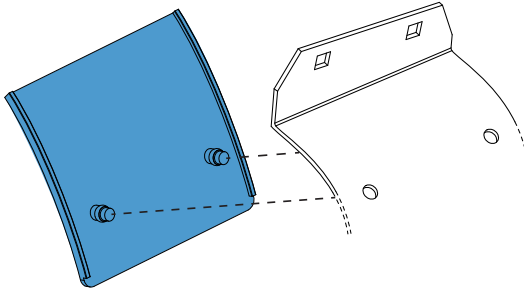

5.

Cruz Airo Fuse

X1 (15→)

Cruz Airo Fuse 98

Cruz Airo Fuse 98

Serie 2 Active Tourer (14→) / Grand Tourer (15→)

Cruz Airo Fuse 98

Cruz Airo Fuse 90